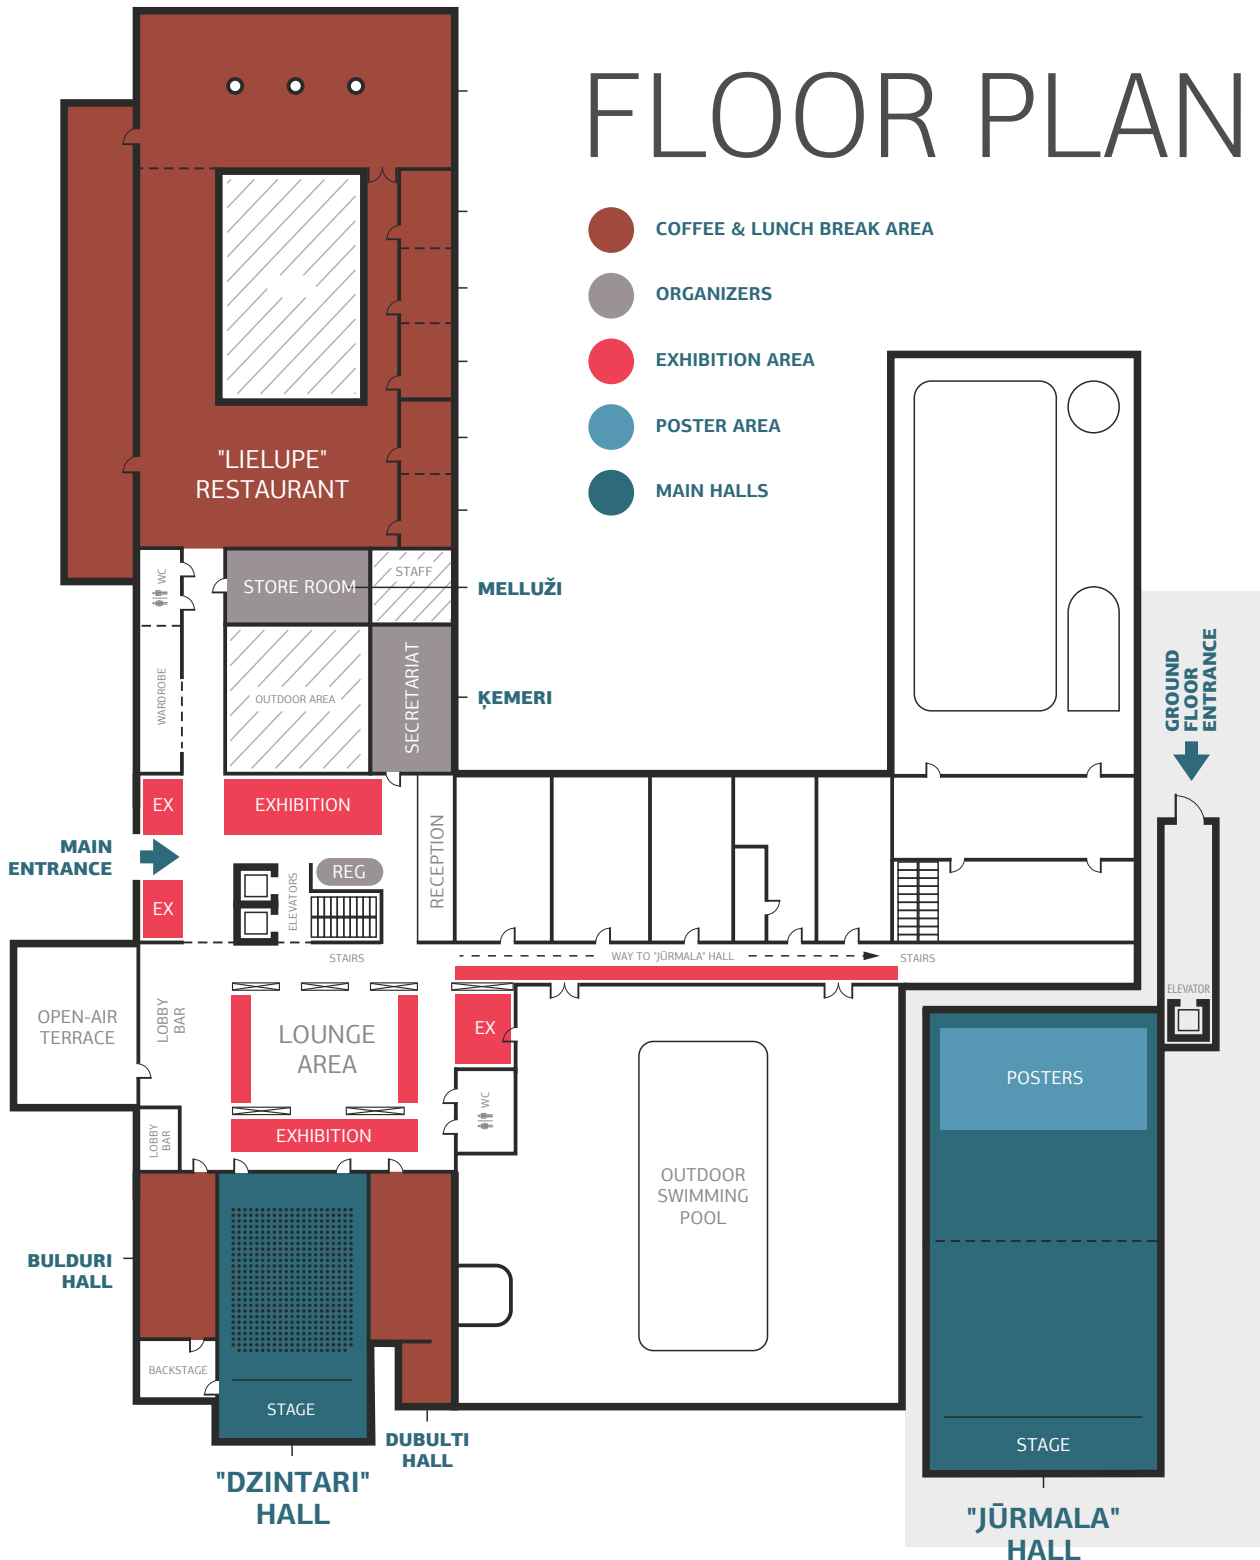

15-17 OCTOBER, LATVIA, JURMALA

10th BALTANEST

2020

FLOOR PLAN

15-17 OCTOBER, LATVIA, JURMALA

10th BALTANEST

2020

EXHIBITION AREAS

15-17 OCTOBER, LATVIA, JURMALA

10th BALTANEST

2020

EXHIBITION SETUP